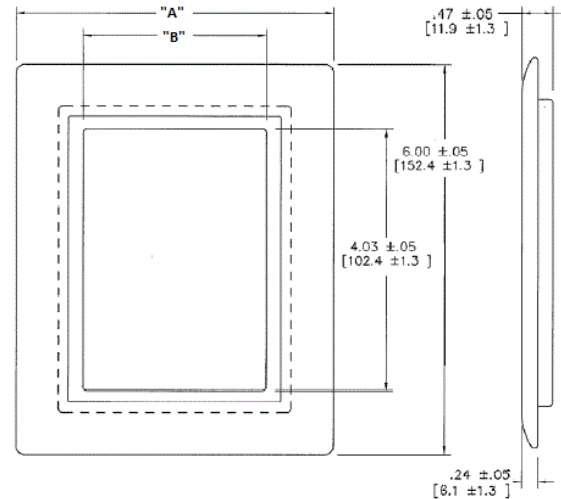

Floor Boxes
Accessories
Carpet Flanges

HUBBELL

Features

- Durable construction
- Meets ADA standards for accessible design
- Provides consistent look and maximum functionality

Ordering Information

Description	Device Color	UPC	Catalog Number
Tapered Flange,	Brass	783585829944	SB3084

Specifications

Material	Brass
Size	2-Gang
Dimensions	6.00" x 8.13"

Online Resources

- [Customer Use Drawing](#)
- [eCatalog](#)
- [Installation Instructions](#)

Dimensions in Inches (mm)

Hubbell Wiring Device-Kellems • Hubbell Incorporated (Delaware) • 40 Waterview Drive • Shelton, CT 06484