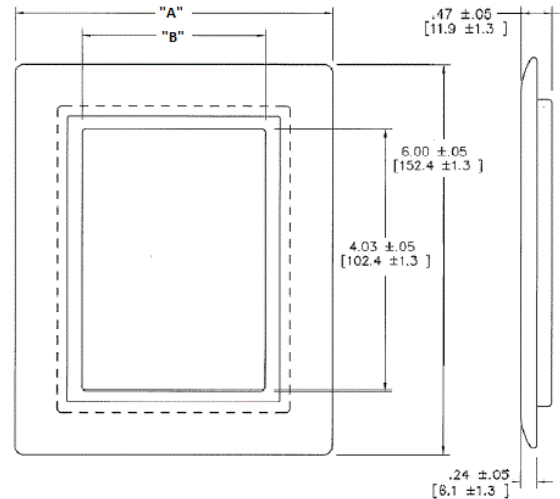

Floor Boxes
Accessories
Carpet Flanges

HUBBELL

Features

- Durable construction
- Meets ADA standards for accessible design
- Provides consistent look and maximum functionality

Ordering Information

Description	Device Color	UPC	Catalog Number
Tapered Flange,	Brass	783585829968	SB3085

Specifications

Material	Brass
Size	3-Gang
Dimensions	6.00" x 11.34"

Online Resources

- [Customer Use Drawing](#)
- [eCatalog](#)
- [Installation Instructions](#)

Dimensions in Inches (mm)

Hubbell Wiring Device-Kellems • Hubbell Incorporated (Delaware) • 40 Waterview Drive • Shelton, CT 06484