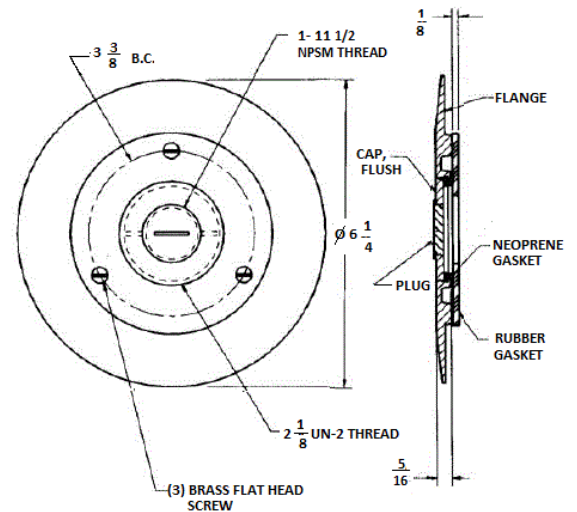

Floor Boxes
Accessories
Cover and Carpet Flange

Ordering Information

Description	Material	UPC	Catalog Number
One Piece, Combo	Brass	783585006635	SF2725

Specifications

Cover Style	Round
Cover Finish	Brass
Cover Opening	Combo 2 1/8" x 1"
Offering	6.25" Diameter

Online Resources

- Customer Use Drawing
- eCatalog
- Installation Instructions

Dimensions in Inches (mm)

Hubbell Wiring Device-Kellems • Hubbell Incorporated (Delaware) • 40 Waterview Drive • Shelton, CT 06484