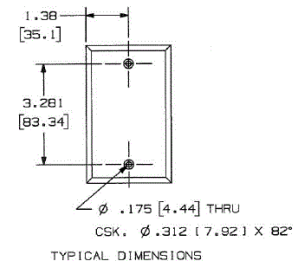

Description	Color	Catalog Number	UPC
1-Gang, 1-Blank, Box Mount	Almond	SP14BAL	883778315008

Listings

UL Listed
CSA Certified

Specifications

Material	Steel
Thickness	.03 in. (0.8) nominal
Mounting Screw	Steel

Online Resources

Customer Use Drawing
eCatalog

Dimensions in Inches (mm)

Hubbell Wiring Device-Kellems • Hubbell Incorporated (Delaware) • 40 Waterview Drive • Shelton, CT 06484

Phone (800) 288-6000 • Fax (800) 255-1031 • Specifications subject to change without notice.