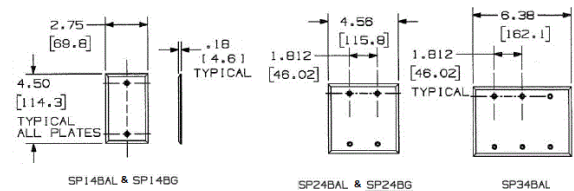

Description	Color	Catalog Number	UPC
1-Gang, 1-Blank, Box Mount	Almond	SP14BAL	883778315008

Listings

UL Listed
CSA Certified

Specifications

Material	Steel
Thickness	.03 in. (0.8) nominal
Mounting Screw	Steel

Online Resources

Customer Use Drawing
eCatalog

Dimensions in Inches (mm)

Hubbell Wiring Device-Kellems • Hubbell Incorporated (Delaware) • 40 Waterview Drive • Shelton, CT 06484

Phone (800) 288-6000 • Fax (800) 255-1031 • Specifications subject to change without notice.