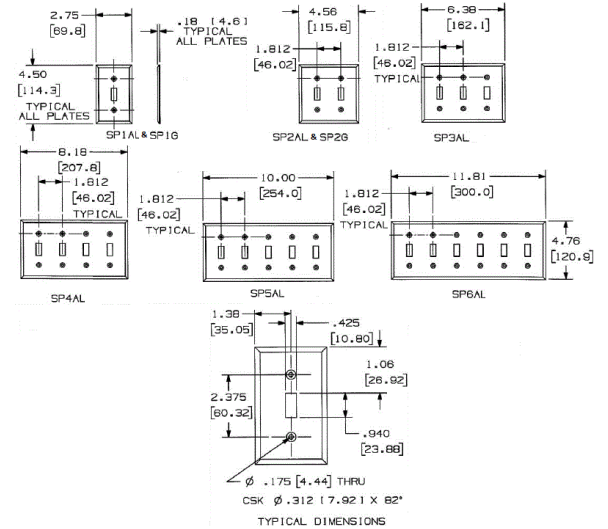

Description	Color	Catalog Number	UPC
1-Gang, 1-Toggle Opening	Gray	SP1G	883778115233

Listings

UL Listed  
CSA Certified

Specifications

Plate Material	Steel
Plate Type	1-Gang
Plate Openings	Toggle switch
Mounting Screws	Steel painted, slotted head
Appearance	Powder coat paint

Online Resources

Customer Use Drawing  
eCatalog

Dimensions in Inches (mm)

Hubbell Wiring Device-Kellems • Hubbell Incorporated (Delaware) • 40 Waterview Drive • Shelton, CT 06484

Phone (800) 288-6000 • Fax (800) 255-1031 • Specifications subject to change without notice.