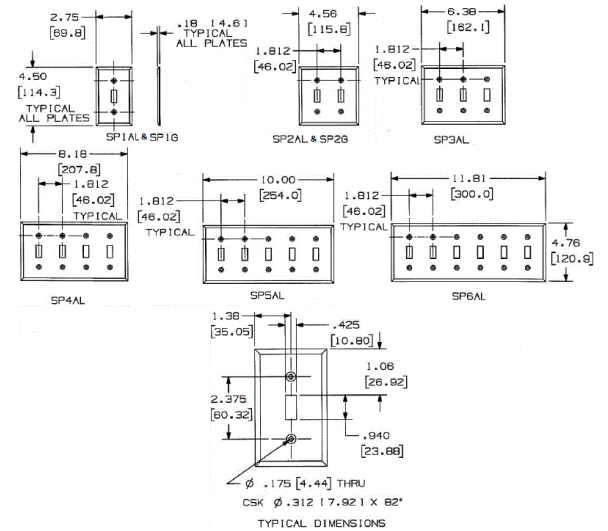

Description	Color	Catalog Number	UPC
3-Gang, 3-Toggle Openings	Almond	SP3AL	883778115035

Listings

UL Listed
 CSA Certified

Specifications

Plate Material	Steel
Plate Type	3-Gang
Plate Openings	Toggle switch
Mounting Screws	Steel painted, slotted head
Appearance	Powder coat paint

Online Resources

Customer Use Drawing
 eCatalog

Dimensions in Inches (mm)

Hubbell Wiring Device-Kellems • Hubbell Incorporated (Delaware) • 40 Waterview Drive • Shelton, CT 06484

Phone (800) 288-6000 • Fax (800) 255-1031 • Specifications subject to change without notice.