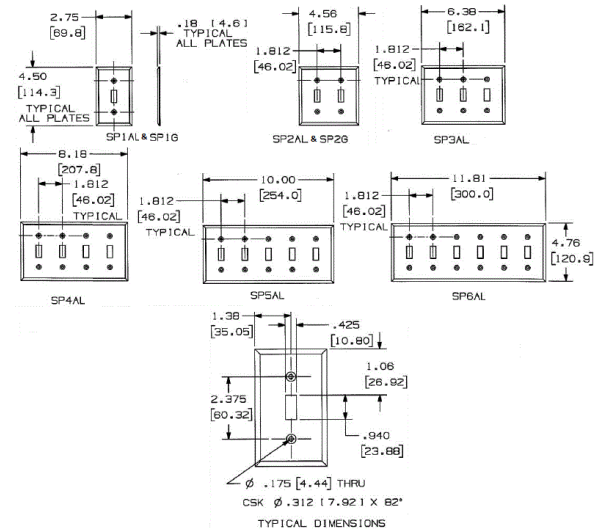

Ordering Information

Description	Color	Catalog Number	UPC
4-Gang, 4-Toggle Openings	Almond	SP4AL	883778115042

Listings

UL Listed
CSA Certified

Specifications

Plate Material	Steel
Plate Type	4-Gang
Plate Openings	Toggle switch
Mounting Screws	Steel painted, slotted head
Appearance	Powder coat paint

Online Resources

Customer Use Drawing
eCatalog

Dimensions in Inches (mm)

Hubbell Wiring Device-Kellems • Hubbell Incorporated (Delaware) • 40 Waterview Drive • Shelton, CT 06484

Phone (800) 288-6000 • Fax (800) 255-1031 • Specifications subject to change without notice.