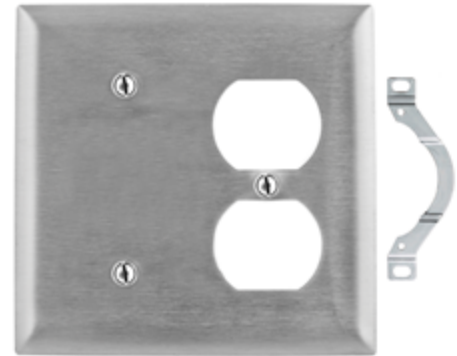

Wallplates  
Combination Wallplates, 2-Gang

## Ordering Information

Description	Catalog Number	UPC
2-Gang, 1-Blank, 1-Duplex Opening, Strap Mount	SS148	883778200755

## Specifications

Material	Stainless steel 302/304
Plate Type	2-Gang
Plate Openings	Blank, Duplex
Mounting Screws	302/304 SS, Slotted head
Appearance	Horizontal brushed appearance