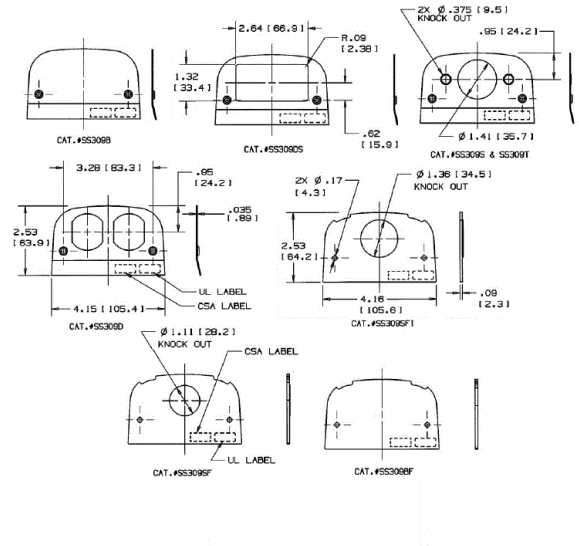

Floor Boxes

Above-Floor Service Fittings

HUBBELL

Ordering Information

Description	Material	UPC	Catalog Number
Style Line® decorator	Stainless Steel	783585136356	SS309DS

Listings

UL Listed
CSA Certified

Specifications

Pedestal Type	Metallic Lo-Con
Pedestal Item	Metallic Lo-Con Plates
Pedestal Plate Type	Lo-Con Styleline Plate

Online Resources

Customer Use Drawing
eCatalog

Dimensions in Inches (mm)

Hubbell Wiring Device-Kellems • Hubbell Incorporated (Delaware) • 40 Waterview Drive • Shelton, CT 06484