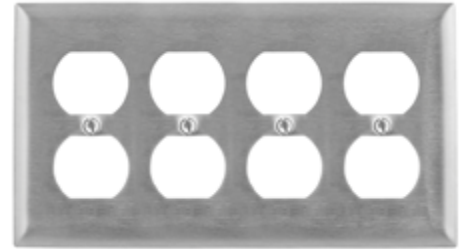

## Wallplates Duplex Receptacle Wallplates

### Ordering Information

Description	Catalog Number	UPC
4-Gang, 4-Duplex Openings	SS84	883778201356

### Specifications

Plate Material	Stainless steel 302/304
Plate Type	4-Gang
Plate Openings	Duplex
Mounting Screws	302/304 SS, Slotted head
Appearance	Horizontal brushed appearance