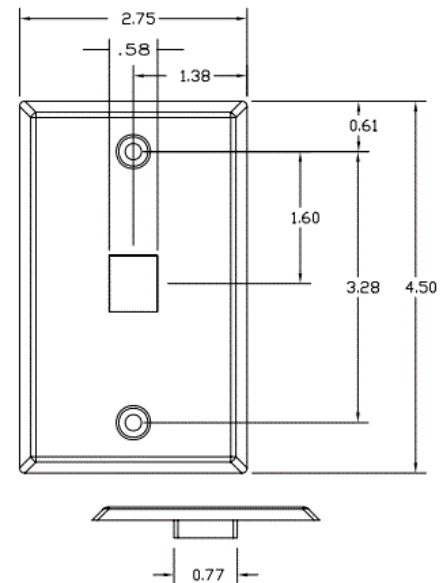

iStation

Wallplates

Stainless Steel Plate, Front Loading

HUBBELL

Features

- Fits all Hubbell keystone connections (AV, data and fiber)
- Secure; Requires removal to access connectivity
- Rear, Flush Mounting Improves Tamper-Resistance
- Manufactured From Type 430 Stainless Steel, Brushed Finish

Ordering Information

Description	Color	UPC Number	Catalog No.
iStation Stainless Steel Plate, Rear Loading, Single Gang, 1-Port	Silver	662620818030	SSF11

Listings

UL and cUL Listed 1863
RoHS Compliant

Specifications

Keystone	Fits all Hubbell keystone connections (AV, data and fiber)
Plate Material	Type 430 stainless steel

Applications

Medical Facilities
Laboratories
Manufacturing Plants
Education Facilities

Online Resources

eCatalog

Dimensions in Inches (mm)

Hubbell Wiring Device-Kellems • Hubbell Incorporated (Delaware) • 40 Waterview Drive • Shelton, CT 06484

Phone (800) 288-6000 • Fax (800) 255-1031 • Specifications subject to change without notice.