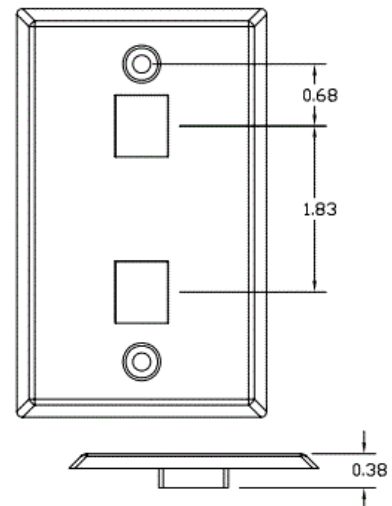

iStation

Wallplates

Stainless Steel Plate, Front Loading

HUBBELL

Features

- Fits all Hubbell keystone connections (AV, data and fiber)
- Secure; Requires removal to access connectivity
- Rear, Flush Mounting Improves Tamper-Resistance
- Manufactured From Type 430 Stainless Steel, Brushed Finish

Ordering Information

Description	Color	UPC Number	Catalog No.
iStation Stainless Steel Plate, Rear Loading, Single Gang, 2-Port	Silver	662620818047	SSF12

Listings

UL and cUL Listed 1863
RoHS Compliant

Specifications

Keystone	Fits all Hubbell keystone connections (AV, data and fiber)
Plate Material	Type 430 stainless steel

Applications

Medical Facilities
Laboratories
Manufacturing Plants
Education Facilities

Online Resources

eCatalog

Dimensions in Inches (mm)

Hubbell Wiring Device-Kellems • Hubbell Incorporated (Delaware) • 40 Waterview Drive • Shelton, CT 06484

Phone (800) 288-6000 • Fax (800) 255-1031 • Specifications subject to change without notice.