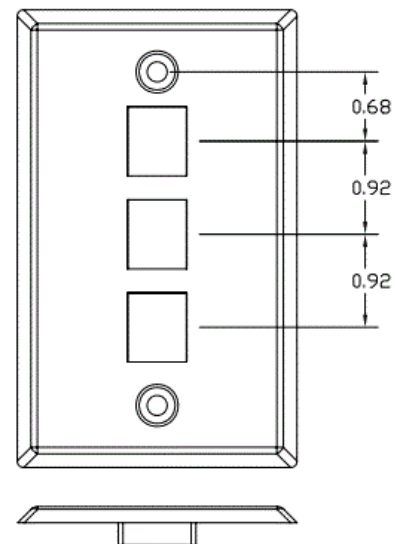

iStation

Wallplates

Stainless Steel Plate, Front Loading

HUBBELL

Features

- Fits all Hubbell keystone connections (AV, data and fiber)
- Secure; Requires removal to access connectivity
- Rear, Flush Mounting Improves Tamper-Resistance
- Manufactured From Type 430 Stainless Steel, Brushed Finish

Listings

UL and cUL Listed 1863
RoHS Compliant

Specifications

| | |
|----------------|--|
| Keystone | Fits all Hubbell keystone connections (AV, data and fiber) |
| Plate Material | Type 430 stainless steel |

Applications

Medical Facilities
Laboratories
Manufacturing Plants
Education Facilities

Online Resources

eCatalog

Dimensions in Inches (mm)

Hubbell Wiring Device-Kellems • Hubbell Incorporated (Delaware) • 40 Waterview Drive • Shelton, CT 06484