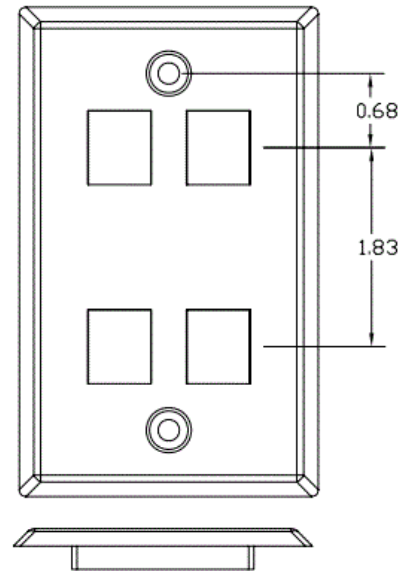

iStation

Wallplates

Stainless Steel Plate, Front Loading

HUBBELL

Features

- Fits all Hubbell keystone connections (AV, data and fiber)
- Secure; Requires removal to access connectivity
- Rear, Flush Mounting Improves Tamper-Resistance
- Manufactured From Type 430 Stainless Steel, Brushed Finish

Ordering Information

Description	Color	UPC Number	Catalog No.
iStation Stainless Steel Plate, Rear Loading, Single Gang, 4-Port	Silver	662620818061	SSF14

Listings

UL and cUL Listed 1863
RoHS Compliant

Specifications

Keystone	Fits all Hubbell keystone connections (AV, data and fiber)
Plate Material	Type 430 stainless steel

Applications

Medical Facilities
Laboratories
Manufacturing Plants
Education Facilities

Online Resources

eCatalog

Dimensions in Inches (mm)

Hubbell Wiring Device-Kellems • Hubbell Incorporated (Delaware) • 40 Waterview Drive • Shelton, CT 06484

Phone (800) 288-6000 • Fax (800) 255-1031 • Specifications subject to change without notice.