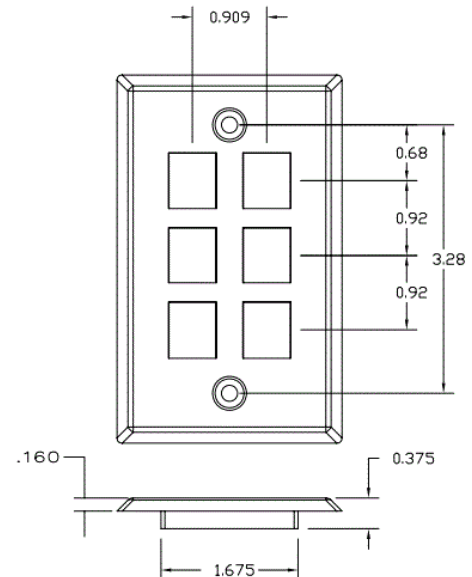

iStation

Wallplates

Stainless Steel Plate, Front Loading

HUBBELL

Features

- Fits all Hubbell keystone connections (AV, data and fiber)
- Secure; Requires removal to access connectivity
- Rear, Flush Mounting Improves Tamper-Resistance
- Manufactured From Type 430 Stainless Steel, Brushed Finish

Ordering Information

Description	Color	UPC Number	Catalog No.
iStation Stainless Steel Plate, Rear Loading, Single Gang, 6-Port	Silver	662620818078	SSF16

Listings

UL and cUL Listed 1863
RoHS Compliant

Specifications

Keystone	Fits all Hubbell keystone connections (AV, data and fiber)
Plate Material	Type 430 stainless steel

Applications

Medical Facilities
Laboratories
Manufacturing Plants
Education Facilities

Online Resources