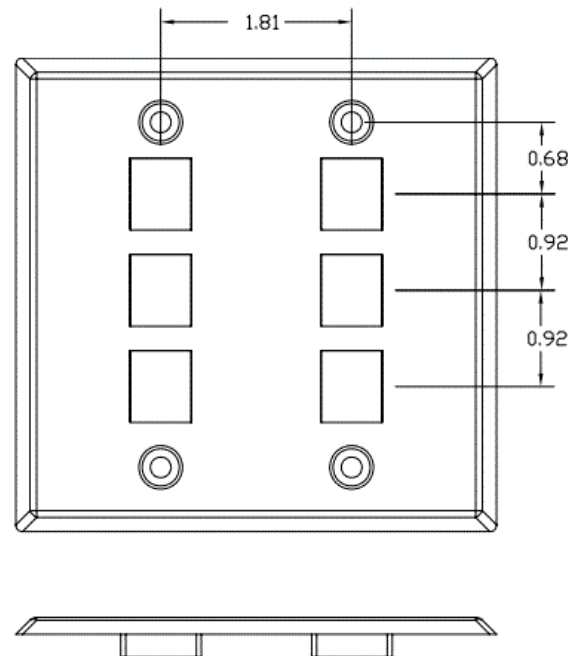

iStation

Wallplates

Stainless Steel Plate, Front Loading

HUBBELL

Features

- Fits all Hubbell keystone connections (AV, data and fiber)
- Secure; Requires removal to access connectivity
- Rear, Flush Mounting Improves Tamper-Resistance
- Manufactured From Type 430 Stainless Steel, Brushed Finish

Ordering Information

Description	Color	UPC Number	Catalog No.
iStation Stainless Steel Plate, Rear Loading, Double Gang, 6-Port	Silver	662620818085	SSF206

Listings

UL and cUL Listed 1863
RoHS Compliant

Specifications

Keystone	Fits all Hubbell keystone connections (AV, data and fiber)
Plate Material	Type 430 stainless steel

Applications

Medical Facilities
Laboratories
Manufacturing Plants
Education Facilities

Online Resources

eCatalog

Dimensions in Inches (mm)

Hubbell Wiring Device-Kellems • Hubbell Incorporated (Delaware) • 40 Waterview Drive • Shelton, CT 06484

Phone (800) 288-6000 • Fax (800) 255-1031 • Specifications subject to change without notice.