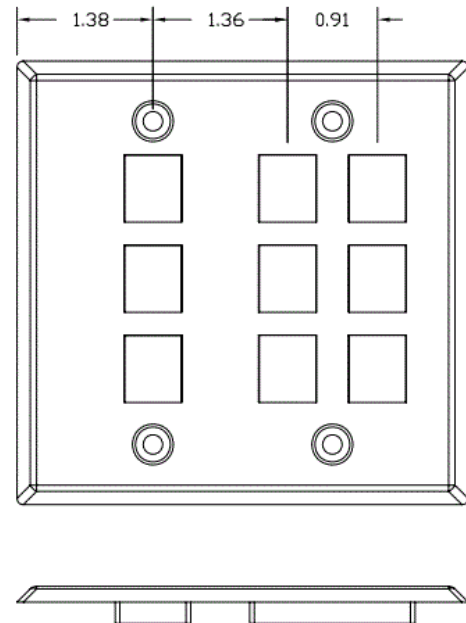

iStation

Wallplates

Stainless Steel Plate, Front Loading

HUBBELL

Features

- Fits all Hubbell keystone connections (AV, data and fiber)
- Secure; Requires removal to access connectivity
- Rear, Flush Mounting Improves Tamper-Resistance
- Manufactured From Type 430 Stainless Steel, Brushed Finish

Ordering Information

Description	Color	UPC Number	Catalog No.
iStation Stainless Steel Plate, Rear Loading, Double Gang, 9-Port	Silver	662620818092	SSF209

Listings

UL and cUL Listed 1863
RoHS Compliant

Specifications

Keystone	Fits all Hubbell keystone connections (AV, data and fiber)
Plate Material	Type 430 stainless steel

Applications

Medical Facilities
Laboratories
Manufacturing Plants
Education Facilities

Online Resources

eCatalog

Dimensions in Inches (mm)

Hubbell Wiring Device-Kellems • Hubbell Incorporated (Delaware) • 40 Waterview Drive • Shelton, CT 06484

Phone (800) 288-6000 • Fax (800) 255-1031 • Specifications subject to change without notice.