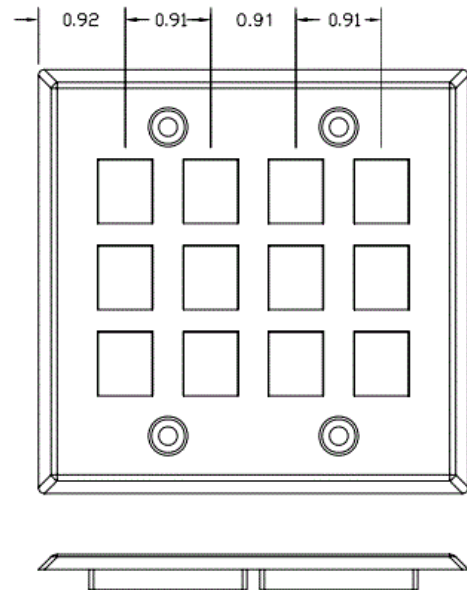

iStation

Wallplates

Stainless Steel Plate, Front Loading

HUBBELL

Features

- Fits all Hubbell keystone connections (AV, data and fiber)
- Secure; Requires removal to access connectivity
- Rear, Flush Mounting Improves Tamper-Resistance
- Manufactured From Type 430 Stainless Steel, Brushed Finish

Ordering Information

Description	Color	UPC Number	Catalog No.
iStation Stainless Steel Plate, Rear Loading, Double Gang, 12-Port	Silver	662620818108	SSF212

Listings

UL and cUL Listed 1863
RoHS Compliant

Specifications

Keystone	Fits all Hubbell keystone connections (AV, data and fiber)
Plate Material	Type 430 stainless steel

Applications

Medical Facilities
Laboratories
Manufacturing Plants
Education Facilities

Online Resources