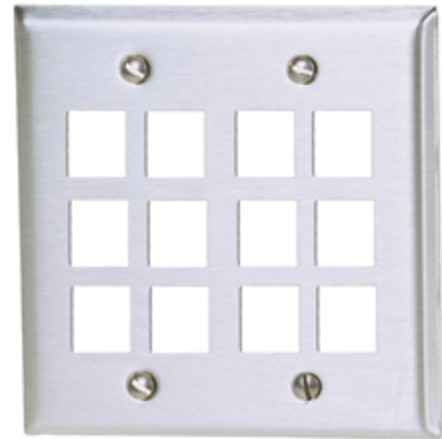

iStation

Wallplates

Stainless Steel Plate, Front Loading

HUBBELL

Features

- Fits all Hubbell keystone connections (AV, data and fiber)
- Secure; Requires removal to access connectivity
- Rear, Flush Mounting Improves Tamper-Resistance
- Manufactured From Type 430 Stainless Steel, Brushed Finish

Ordering Information

Description	Color	UPC Number	Catalog No.
iStation Stainless Steel Plate, Rear Loading, Double Gang, 12-Port	Silver	662620818108	SSF212

Listings

UL and cUL Listed 1863
RoHS Compliant

Specifications

Keystone	Fits all Hubbell keystone connections (AV, data and fiber)
Plate Material	Type 430 stainless steel

Applications

Medical Facilities
Laboratories
Manufacturing Plants
Education Facilities

Online Resources