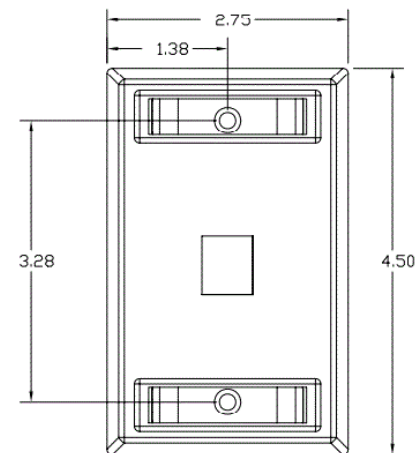

iStation

Wallplates

Stainless Steel Plate with Label Fields, Rear Loading

Features

- Fits all Hubbell keystone connections (AV, data and fiber)
- Secure; Requires removal to access connectivity
- Rear, Flush Mounting Improves Tamper-Resistance
- Manufactured From Type 430 Stainless Steel, Brushed Finish

Ordering Information

Description	Color	UPC Number	Catalog No.
iStation Stainless Steel Plate, Rear Loading, Single Gang, 1-Port	Silver	662620846200	SSFL11

Listings

UL and cUL Listed 1863
RoHS Compliant

Specifications

Keystone	Fits all Hubbell keystone connections (AV, data and fiber)
Plate Material	Type 430 stainless steel

Applications

Medical Facilities
Laboratories
Manufacturing Plants
Education Facilities

HUBBELL

Online Resources

eCatalog

Dimensions in Inches (mm)

Hubbell Wiring Device-Kellems • Hubbell Incorporated (Delaware) • 40 Waterview Drive • Shelton, CT 06484

Phone (800) 288-6000 • Fax (800) 255-1031 • Specifications subject to change without notice.