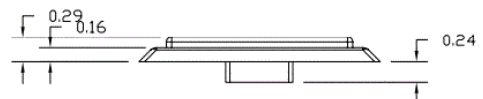

iStation

Wallplates

Stainless Steel Plate with Label Fields, Rear Loading

Features

- Fits all Hubbell keystone connections (AV, data and fiber)
- Secure; Requires removal to access connectivity
- Rear, Flush Mounting Improves Tamper-Resistance
- Manufactured From Type 430 Stainless Steel, Brushed Finish

Ordering Information

Description	Color	UPC Number	Catalog No.
iStation Stainless Steel Plate, Rear Loading, Single Gang, 1-Port	Silver	662620846200	SSFL11

Listings

UL and cUL Listed 1863
RoHS Compliant

Specifications

Keystone	Fits all Hubbell keystone connections (AV, data and fiber)
Plate Material	Type 430 stainless steel

Applications

Medical Facilities
Laboratories
Manufacturing Plants
Education Facilities

HUBBELL

Online Resources

eCatalog

Dimensions in Inches (mm)

Hubbell Wiring Device-Kellems • Hubbell Incorporated (Delaware) • 40 Waterview Drive • Shelton, CT 06484

Phone (800) 288-6000 • Fax (800) 255-1031 • Specifications subject to change without notice.