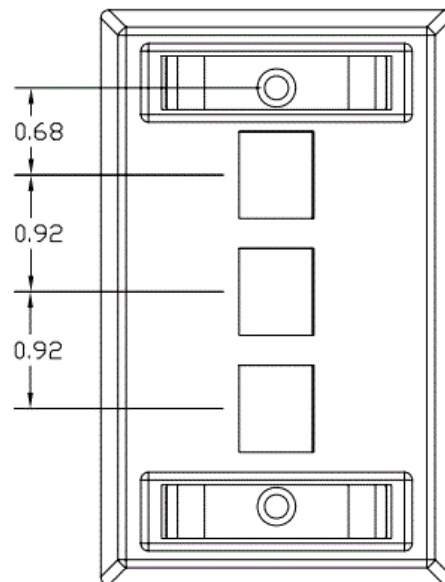

iStation

Wallplates

Stainless Steel Plate with Label Fields, Rear Loading

Features

- Fits all Hubbell keystone connections (AV, data and fiber)
- Secure; Requires removal to access connectivity
- Rear, Flush Mounting Improves Tamper-Resistance
- Manufactured From Type 430 Stainless Steel, Brushed Finish

Ordering Information

Description	Color	UPC Number	Catalog No.
iStation Stainless Steel Plate with Label Fields, Rear Loading, Single Gang, 3-Port	Silver	662620846224	SSFL13

Listings

UL and cUL Listed 1863
RoHS Compliant

Specifications

Keystone	Fits all Hubbell keystone connections (AV, data and fiber)
Plate Material	Type 430 stainless steel

Applications

Medical Facilities
Laboratories
Manufacturing Plants
Education Facilities

HUBBELL

Online Resources

eCatalog

Dimensions in Inches (mm)

Hubbell Wiring Device-Kellems • Hubbell Incorporated (Delaware) • 40 Waterview Drive • Shelton, CT 06484

Phone (800) 288-6000 • Fax (800) 255-1031 • Specifications subject to change without notice.