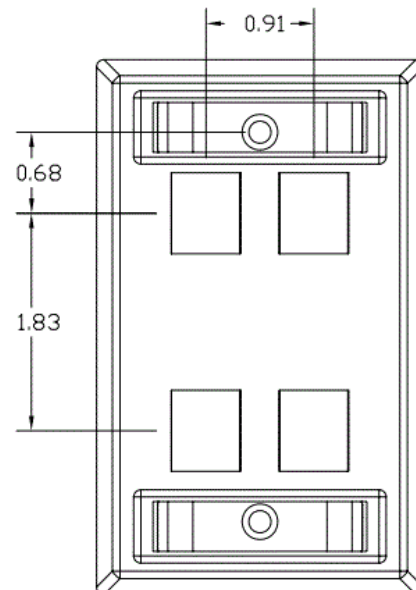

iStation

Wallplates

Stainless Steel Plate with Label Fields, Rear Loading

Features

- Fits all Hubbell keystone connections (AV, data and fiber)
- Secure; Requires removal to access connectivity
- Rear, Flush Mounting Improves Tamper-Resistance
- Manufactured From Type 430 Stainless Steel, Brushed Finish

Ordering Information

Description	Color	UPC Number	Catalog No.
iStation Stainless Steel Plate with Label Fields, Rear Loading, Single Gang, 4-Port	Silver	662620846231	SSFL14

Listings

UL and cUL Listed 1863
RoHS Compliant

Specifications

Keystone	Fits all Hubbell keystone connections (AV, data and fiber)
Plate Material	Type 430 stainless steel

Applications

Medical Facilities
Laboratories
Manufacturing Plants
Education Facilities

HUBBELL

Online Resources

eCatalog

Dimensions in Inches (mm)

Hubbell Wiring Device-Kellems • Hubbell Incorporated (Delaware) • 40 Waterview Drive • Shelton, CT 06484

Phone (800) 288-6000 • Fax (800) 255-1031 • Specifications subject to change without notice.