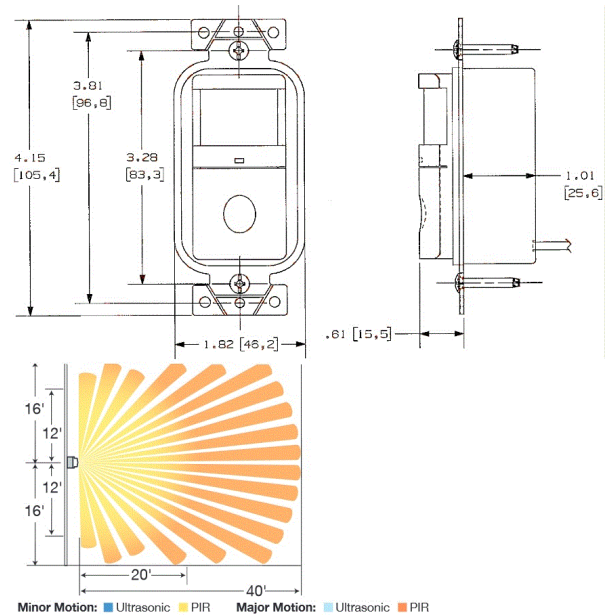

H-MOSS® Controls Passive Infrared Wall Switches

Features

- Smart Motion Activated Nightlight to provide illumination when the lights are OFF
- Independent Timers for the Nightlight and Lighting Load
- No Neutral Required
- Matching wallplate included

Ordering Information

Description	Color	UPC Number	Catalog Number
Wall Switch Sensor with Smart Nightlight	Gray	783585427911	WS2001NSGY

Listings

cULus Listed
ASHRAE 90.1
CEC Title 24 Certified

Specifications

Housing	Flame retardant UL 94 V-0 ABS
Lens	Impact-resistant polyethylene
Dimensions	Face 2.59"H x 1.30"W, 0.61"D (from wall out)
Mounting Height	42 to 54 inches above floor
Sensing	Passive Infrared

Performance

Controls	
Front Press Switch	On/Off Button
Timer Time Outs	Manual 30 seconds to 30 minutes, Independent Timers for Nightlight & Lighting Load

Electrical	
Ratings	120V AC, 60Hz; Load Capacity 0 to 1000 watts, 277V AC, 60Hz, 6.5A, Ballast/Driver

Environmental	
Operating Temperature	Indoor Use Only, 32°F to 122°F (0°C to 50°C) with rate of change not exceeding 20°F (11°C) per hour; 20% to 90% non-condensing relative humidity

HUBBELL

Complementary Products

SS Wallplate	SS26
Snap-On Wallplate	RCW1W

Online Resources

Customer Use Drawing
eCatalog
Installation Instructions

Dimensions in Inches (mm)

Hubbell Wiring Device-Kellems • Hubbell Incorporated (Delaware) • 40 Waterview Drive • Shelton, CT 06484

Phone (800) 288-6000 • Fax (800) 255-1031 • Specifications subject to change without notice.