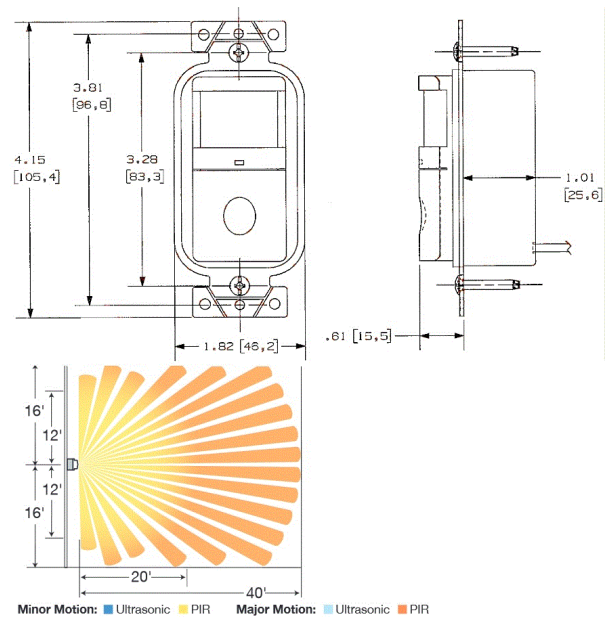

H-MOSS® Controls Passive Infrared Wall Switches

Features

- Smart Motion Activated Nightlight to provide illumination when the lights are OFF
- Independent Timers for the Nightlight and Lighting Load
- No Neutral Required
- Matching wallplate included

Ordering Information

Description	Color	UPC Number	Catalog Number
Wall Switch Sensor with Smart Nightlight	Ivory	783585427928	WS2001NSI

Listings

cULus Listed
ASHRAE 90.1
CEC Title 24 Certified

Specifications

Housing	Flame retardant UL 94 V-0 ABS
Lens	Impact-resistant polyethylene
Dimensions	Face 2.59"H x 1.30"W, 0.61"D (from wall out)
Mounting Height	42 to 54 inches above floor
Sensing	Passive Infrared

Performance

Controls	
Front Press Switch	On/Off Button
Timer Time Outs	Manual 30 seconds to 30 minutes, Independent Timers for Nightlight & Lighting Load

Electrical	
Ratings	120V AC, 60Hz; Load Capacity 0 to 1000 watts, 277V AC, 60Hz, 6.5A, Ballast/Driver

Environmental	
Operating Temperature	Indoor Use Only, 32°F to 122°F (0°C to 50°C) with rate of change not exceeding 20°F (11°C) per hour; 20% to 90% non-condensing relative humidity

HUBBELL

Complementary Products

SS Wallplate	SS26
Snap-On Wallplate	RCW1W

Online Resources

Customer Use Drawing
eCatalog
Installation Instructions

Dimensions in Inches (mm)

Hubbell Wiring Device-Kellems • Hubbell Incorporated (Delaware) • 40 Waterview Drive • Shelton, CT 06484

Phone (800) 288-6000 • Fax (800) 255-1031 • Specifications subject to change without notice.