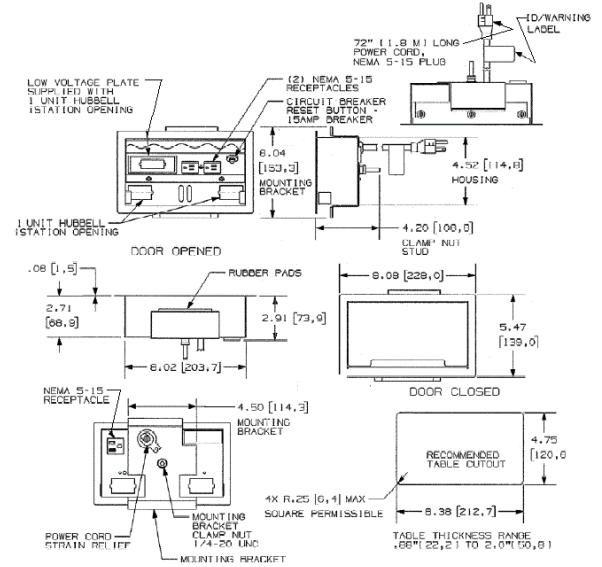

# HUBBELL

**Ordering Information**

Description	Finish	UPC	Catalog Number
Four pre-wired 15A	Black	783585190693	WSBB43UBK

**Specifications**

Dimensions	8.98"L x 5.47"W x 2.97"H
------------	--------------------------

**Online Resources**

- Customer Use Drawing
- eCatalog
- Installation Instructions

Dimensions in Inches (mm)

Hubbell Wiring Device-Kellems • Hubbell Incorporated (Delaware) • 40 Waterview Drive • Shelton, CT 06484