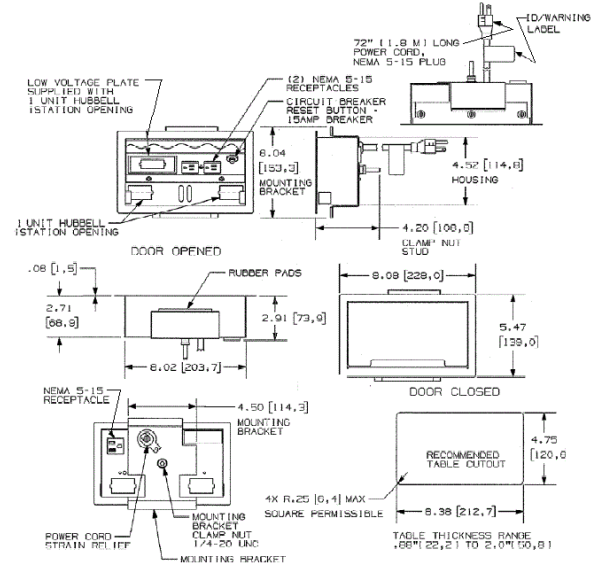

Floor Boxes
Pre-Wired Work Surface Series
Connectivity Boxes

HUBBELL

Ordering Information

Description	Finish	UPC	Catalog Number
Four pre-wired 15A	Brushed Stainless	783585190716	WSBB43UBSS

Specifications

Dimensions	8.98"L x 5.47"W x 2.97"H
------------	--------------------------

Online Resources

- [Customer Use Drawing](#)
- [eCatalog](#)
- [Installation Instructions](#)

Dimensions in Inches (mm)

Hubbell Wiring Device-Kellems • Hubbell Incorporated (Delaware) • 40 Waterview Drive • Shelton, CT 06484