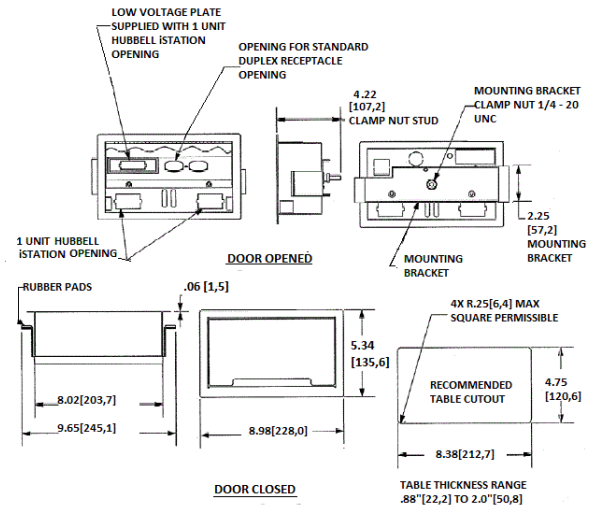

Floor Boxes
Pre-Wired Work Surface Series
Connectivity Boxes

HUBBELL

Ordering Information

Description	Finish	UPC	Catalog Number
Empty Enclosure with	Black	783585315188	WSBBHWBK

Specifications

Dimensions	8.98"L x 5.47"W x 2.97"H
------------	--------------------------

Online Resources

- Customer Use Drawing
- eCatalog
- Installation Instructions

Dimensions in Inches (mm)

Hubbell Wiring Device-Kellems • Hubbell Incorporated (Delaware) • 40 Waterview Drive • Shelton, CT 06484