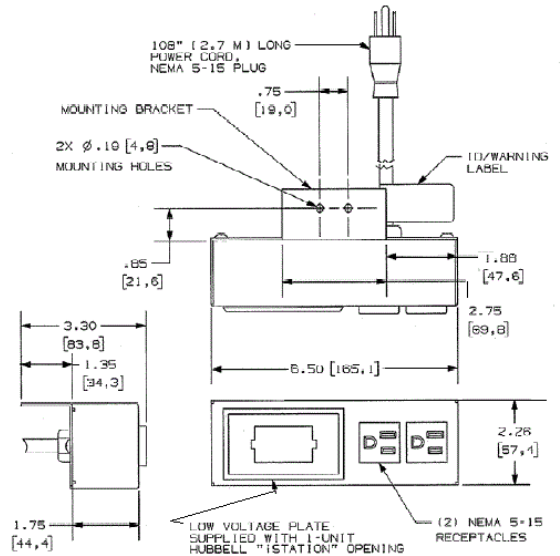

Floor Boxes
Pre-Wired Work Surface Series
Connectivity Boxes

HUBBELL

Ordering Information

Description	Finish	UPC	Catalog Number
Two pre-wired 15A	Black	783585315218	WSBD21UBK

Specifications

Dimensions	6.50"L x 1.75"W x 2.25"H
------------	--------------------------

Online Resources

- Customer Use Drawing
- eCatalog
- Installation Instructions

Dimensions in Inches (mm)

Hubbell Wiring Device-Kellems • Hubbell Incorporated (Delaware) • 40 Waterview Drive • Shelton, CT 06484