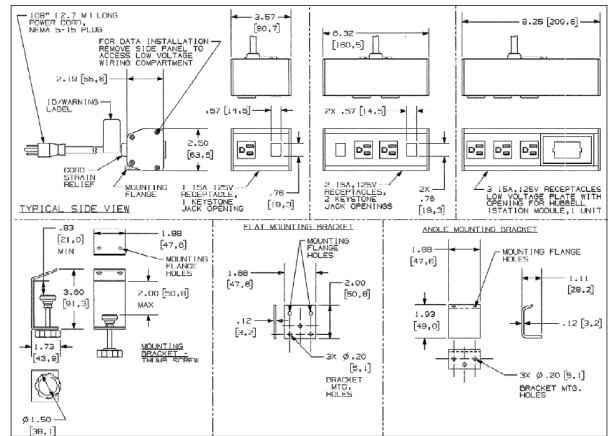

# HUBBELL

**Ordering Information**

Description	Finish	UPC	Catalog Number
Three (3) pre-wired	Black	783585190518	WSBE31UBK

**Specifications**

Dimensions	8.25"L x 2.19"W x 2.50"H
------------	--------------------------

**Online Resources**

- [Customer Use Drawing](#)
- [eCatalog](#)
- [Installation Instructions](#)

Dimensions in Inches (mm)

Hubbell Wiring Device-Kellems • Hubbell Incorporated (Delaware) • 40 Waterview Drive • Shelton, CT 06484