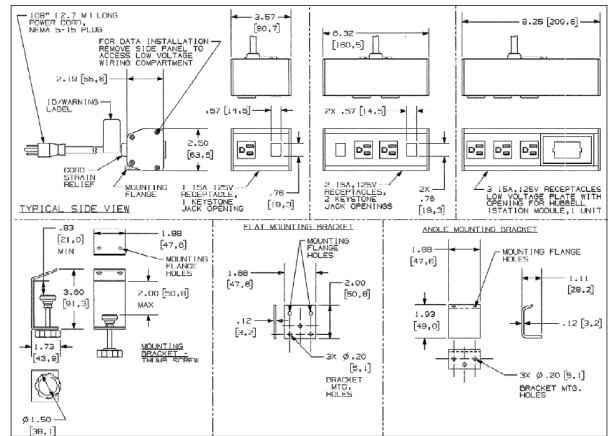

Floor Boxes
Pre-Wired Work Surface Series
Connectivity Boxes

HUBBELL

Ordering Information

Description	Finish	UPC	Catalog Number
Three (3) pre-wired	Silver	783585190525	WSBE31USV

Specifications

Dimensions	8.25"L x 2.19"W x 2.50"H
------------	--------------------------

Online Resources

- Customer Use Drawing
- eCatalog
- Installation Instructions

Dimensions in Inches (mm)

Hubbell Wiring Device-Kellems • Hubbell Incorporated (Delaware) • 40 Waterview Drive • Shelton, CT 06484