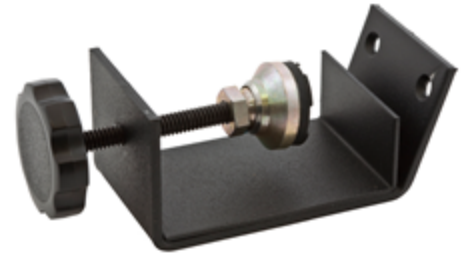

Floor Boxes
Furniture and Work Surface Connectivity Boxes
Work Surface Mount

Ordering Information

Description	Finish	UPC	Catalog Number
Mounting bracket with		783585190532	WSBECLAMP

Online Resources

[Customer Use Drawing](#)
[eCatalog](#)

Dimensions in Inches (mm)

Hubbell Wiring Device-Kellems • Hubbell Incorporated (Delaware) • 40 Waterview Drive • Shelton, CT 06484

Phone (800) 288-6000 • Fax (800) 255-1031 • Specifications subject to change without notice.