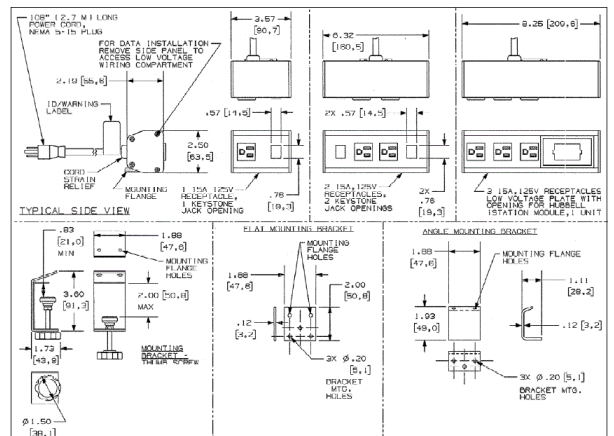

Floor Boxes
Furniture and Work Surface Connectivity Boxes
Work Surface Mount

Ordering Information

Description	Finish	UPC	Catalog Number
Mounting bracket with		783585190532	WSBECLAMP

Online Resources

[Customer Use Drawing](#)
[eCatalog](#)

Dimensions in Inches (mm)

Hubbell Wiring Device-Kellems • Hubbell Incorporated (Delaware) • 40 Waterview Drive • Shelton, CT 06484

Phone (800) 288-6000 • Fax (800) 255-1031 • Specifications subject to change without notice.