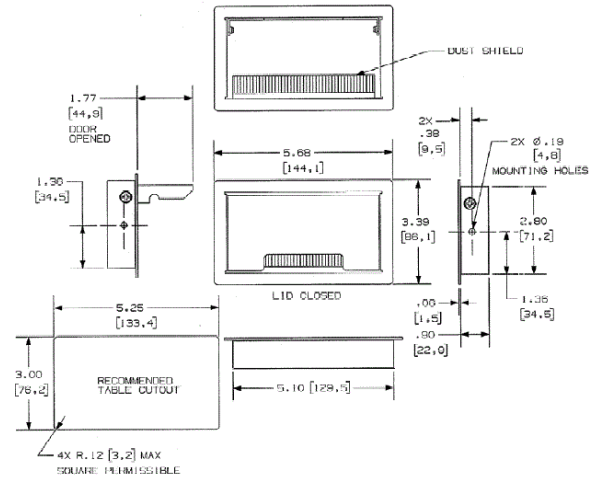

Floor Boxes
Pre-Wired Work Surface Elite Series
Connectivity Boxes

HUBBELL

Ordering Information

Description	Finish	UPC	Catalog Number
Flush Grommet Cover	Silver	783585190648	WSBFGROMSV

Specifications

Dimensions	5.68"L x 3.39"W x 0.96"
------------	-------------------------

Online Resources

- Customer Use Drawing
- eCatalog
- Installation Instructions

Dimensions in Inches (mm)

Hubbell Wiring Device-Kellems • Hubbell Incorporated (Delaware) • 40 Waterview Drive • Shelton, CT 06484