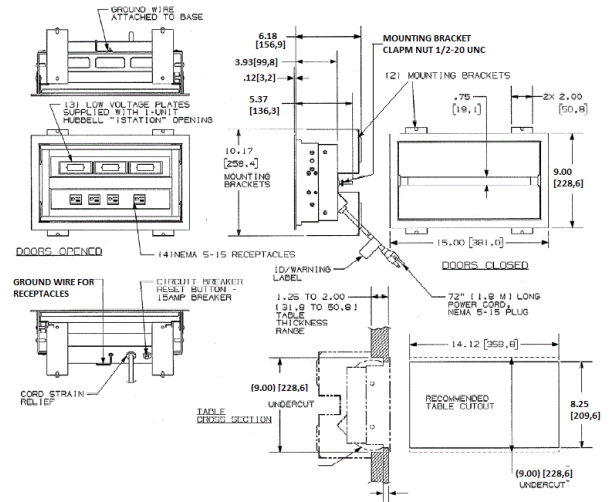

Floor Boxes
Pre-Wired Work Surface Elite Series
Connectivity Boxes

HUBBELL

Ordering Information

Description	Finish	UPC	Catalog Number
Four pre-wired 15A	Steel	783585190570	WSBG43UBK

Specifications

Dimensions	15.0"L x 9.0"W x 6.25"H
------------	-------------------------

Online Resources

- Customer Use Drawing
- eCatalog
- Installation Instructions

Dimensions in Inches (mm)

Hubbell Wiring Device-Kellems • Hubbell Incorporated (Delaware) • 40 Waterview Drive • Shelton, CT 06484