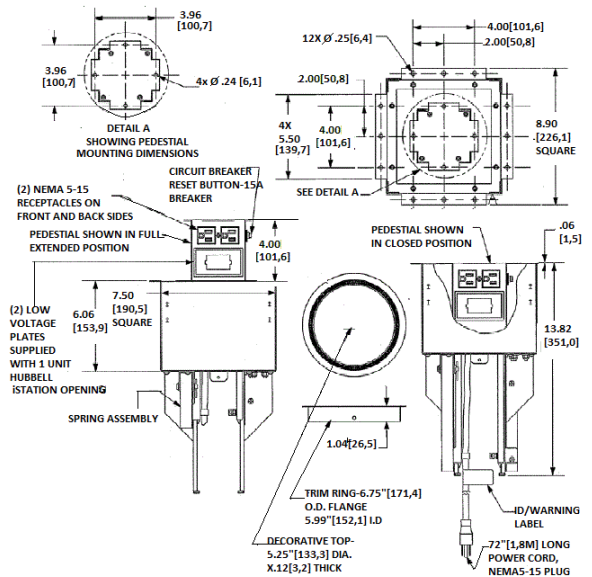

# HUBBELL

**Ordering Information**

Description	Finish	UPC	Catalog Number
Trim Ring and	Black	783585190594	WSBHTRBK

**Specifications**

Dimensions	5.25" Diameter
------------	----------------

**Online Resources**

- Customer Use Drawing
- eCatalog
- Installation Instructions

Dimensions in Inches (mm)

Hubbell Wiring Device-Kellems • Hubbell Incorporated (Delaware) • 40 Waterview Drive • Shelton, CT 06484

Phone (800) 288-6000 • Fax (800) 255-1031 • Specifications subject to change without notice.