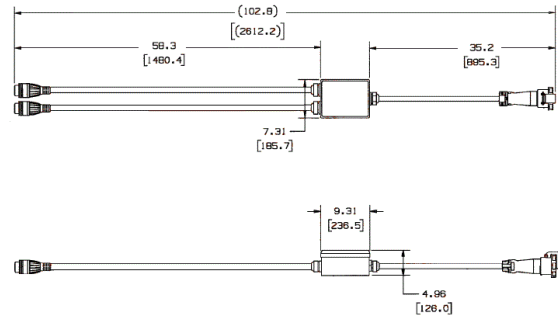

### Ordering Information

Description	Color	UPC	Catalog Number
Safely powers a 100A 125/250V AC boat from two 50A 125/250V AC receptacles at dockside -or- from a single 50A 125/250V AC receptacle acting as a single adapter.	Yellow	783585093802	YQ100PLUS

### Specifications

Amperage Rating	50 A
Voltage Rating	125/250 VAC
Receptacle Type	Female- 50A 125/250V Twist-Lock®
Operating Temperature	Max Continuous- 75 Degrees C, Minimum- -40 Without Impact

### Online Resources

Customer Sales Drawings  
eCatalog  
Installation Instructions

Dimensions in Inches (mm)

Hubbell Wiring Device-Kellems • Hubbell Incorporated (Delaware) • 40 Waterview Drive • Shelton, CT 06484