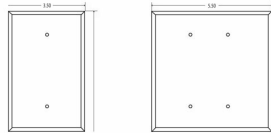

JUMBO

Jumbo Metal Wallplates: Ivory Textured Duplex

E13

Catalog #: WJTI-D

APPLICATIONS

Designed for use in home, commercial and industrial settings for enhanced durability and appearance.
N/A

PRODUCT FEATURES

Easily primed and painted to match or complement walls
Won't bow, crack or distort during installation
Premium North American powder coat
includes screw(s) in matching finish

UL LISTED

File E212332

GENERAL PRODUCT INFORMATION

Color: Ivory Textured

CONFIGURATION

Gangs: 1

PRODUCT MEASUREMENTS

Wt. Ea. (Lbs.): 0.159

PACKAGING

Package Type: Polybag
Std. Pkg.: 20
Product UPC-A Labeled: Yes
Weight (Lbs. Per/C): 15.90
Ship Carton Length (in.): 19.29
Ship Carton Width (in.): 4.65
Ship Carton Height (in.): 6.26
Ctn Weight (Lbs.): 16.91
Pallet Qty: 6000.00
UPC Number: 092326181082
I2of5: 50092326181087