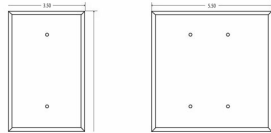

JUMBO

Jumbo Metal Wallplates: White Textured Duplex

E13

Catalog #: WJTW-D

APPLICATIONS

Designed for use in home, commercial and industrial settings for enhanced durability and appearance.
N/A

PRODUCT FEATURES

Easily primed and painted to match or complement walls
Won't bow, crack or distort during installation
Premium North American powder coat
includes screw(s) in matching finish

UL LISTED

File E212332

GENERAL PRODUCT INFORMATION

Color: White Textured

CONFIGURATION

Gangs: 1

PRODUCT MEASUREMENTS

Wt. Ea. (Lbs.): 0.159

PACKAGING

Package Type: Polybag
Std. Pkg.: 20
Product UPC-A Labeled: Yes
Weight (Lbs. Per/C): 15.90
Ship Carton Length (in.): 19.29
Ship Carton Width (in.): 4.65
Ship Carton Height (in.): 6.26
Ctn Weight (Lbs.): 16.91
Pallet Qty: 6000.00
UPC Number: 092326117159
I2of5: 50092326117154