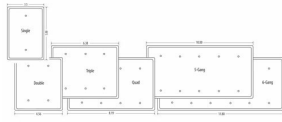

**MAXI / PRINCESS - IVORY SMOOTH**

Princess / Maxi Metal Wallplates: Ivory Smooth Duplex

E11

Catalog #: WMI-D

**APPLICATIONS**

Designed for use in home, commercial and industrial settings for enhanced durability and appearance.  
N/A

**UL LISTED**

File E212332

**GENERAL PRODUCT INFORMATION**

Color: Ivory Smooth

**CONFIGURATION**

Gangs: 1

**PRODUCT MEASUREMENTS**

Wt. Ea. (Lbs.): 0.141

**PACKAGING**

Package Type: Polybag  
Std. Pkg.: 25  
Product UPC-A Labeled: Yes  
Weight (Lbs. Per/C): 14.10  
Ship Carton Length (in.): 11.02  
Ship Carton Width (in.): 7.87  
Ship Carton Height (in.): 5.75  
Ctn Weight (Lbs.): 14.99  
Pallet Qty: 6800.00  
UPC Number: 092326114455  
I2of5: 50092326114450