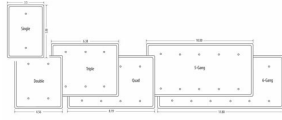

MAXI / PRINCESS - IVORY SMOOTH

Princess / Maxi Metal Wallplates: Ivory Smooth Decorator/Rocker

E11

Catalog #: WMI-R

APPLICATIONS

Designed for use in home, commercial and industrial settings for enhanced durability and appearance.
N/A

GENERAL PRODUCT INFORMATION

Color: Ivory Smooth

CONFIGURATION

Gangs: 1

PRODUCT MEASUREMENTS

Wt. Ea. (Lbs.): 0.130

PACKAGING

Package Type: Polybag
Std. Pkg.: 25
Product UPC-A Labeled: Yes
Weight (Lbs. Per/C): 13.00
Ship Carton Length (in.): 11.02
Ship Carton Width (in.): 7.87
Ship Carton Height (in.): 5.75
Ctn Weight (Lbs.): 13.76
Pallet Qty: 6800.00
UPC Number: 092326114479
I2of5: 50092326114474