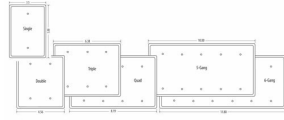

MAXI / PRINCESS - IVORY TEXTURED

**Princess / Maxi Metal Wallplates: Ivory Textured
Blank**

E12

Catalog #: WMTI-B

APPLICATIONS

Designed for use in home, commercial and industrial settings for enhanced durability and appearance.
N/A

PRODUCT FEATURES

Easily primed and painted to match or complement walls
Won't bow, crack or distort during installation
Premium North American powder coat
includes screw(s) in matching finish

UL LISTED

File E212332

GENERAL PRODUCT INFORMATION

Color: Ivory Textured

CONFIGURATION

Gangs: 1

PRODUCT MEASUREMENTS

Wt. Ea. (Lbs.): 0.165

PACKAGING

Package Type:	Polybag
Std. Pkg.:	25
Product UPC-A Labeled:	Yes
Weight (Lbs. Per/C):	16.50
Ship Carton Length (in.):	11.02
Ship Carton Width (in.):	7.87
Ship Carton Height (in.):	5.75
Ctn Weight (Lbs.):	17.55
Pallet Qty:	6800.00
UPC Number:	092326180511
I2of5:	50092326180516