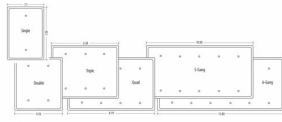

MAXI / PRINCESS - IVORY TEXTURED

Princess / Maxi Metal Wallplates: Ivory Textured Decorator/Rocker

E12

Catalog #: WMTI-R

APPLICATIONS

Designed for use in home, commercial and industrial settings for enhanced durability and appearance.
N/A

PRODUCT FEATURES

Easily primed and painted to match or complement walls
Won't bow, crack or distort during installation
Premium North American powder coat
includes screw(s) in matching finish

UL LISTED

File E212332

GENERAL PRODUCT INFORMATION

Color: Ivory Textured

CONFIGURATION

Gangs: 1

PRODUCT MEASUREMENTS

Wt. Ea. (Lbs.): 0.130

PACKAGING

Package Type:	Polybag
Std. Pkg.:	25
Product UPC-A Labeled:	Yes
Weight (Lbs. Per/C):	13.00
Ship Carton Length (in.):	11.02
Ship Carton Width (in.):	7.87
Ship Carton Height (in.):	5.75
Ctn Weight (Lbs.):	14.33
Pallet Qty:	6800.00
UPC Number:	092326180528
I2of5:	50092326180523