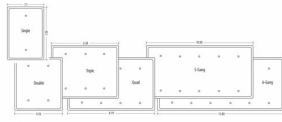

MAXI / PRINCESS - IVORY TEXTURED

**Princess / Maxi Metal Wallplates: Ivory Textured
Single Receptacle 1.4 in. Hole**

E12

Catalog #: WMTI-SR2

APPLICATIONS

Designed for use in home, commercial and industrial settings for enhanced durability and appearance.
N/A

GENERAL PRODUCT INFORMATION

Color: Ivory Textured

CONFIGURATION

Gangs: 1

PRODUCT MEASUREMENTS

Wt. Ea. (Lbs.): 0.141

PACKAGING

Package Type: Polybag
Std. Pkg.: 25
Product UPC-A Labeled: Yes
Weight (Lbs. Per/C): 14.10
Ship Carton Length (in.): 11.02
Ship Carton Width (in.): 7.87
Ship Carton Height (in.): 5.75
Ctn Weight (Lbs.): 14.90
Pallet Qty: 6800.00
UPC Number: 092326117043
I2of5: 50092326117048