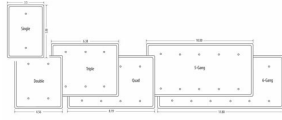

**MAXI / PRINCESS - WHITE TEXTURED**

**Princess / Maxi Metal Wallplates: White Textured  
Blank**

**E10**

Catalog #: WMTW-B

**APPLICATIONS**

Designed for use in home, commercial and industrial settings for enhanced durability and appearance.  
N/A

**UL LISTED**

File E212332

**GENERAL PRODUCT INFORMATION**

Color: White Textured

**CONFIGURATION**

Gangs: 1

**PRODUCT MEASUREMENTS**

Wt. Ea. (Lbs.): 0.168

**PACKAGING**

Package Type:	Polybag
Std. Pkg.:	25
Product UPC-A Labeled:	Yes
Weight (Lbs. Per/C):	16.80
Ship Carton Length (in.):	11.02
Ship Carton Width (in.):	7.87
Ship Carton Height (in.):	5.75
Ctn Weight (Lbs.):	17.55
Pallet Qty:	6800.00
UPC Number:	092326181297
l2of5:	60092326181299