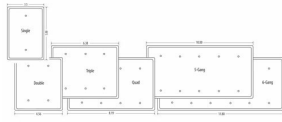

**MAXI / PRINCESS - WHITE TEXTURED**

**Princess / Maxi Metal Wallplates: White Textured Duplex**

**E10**

Catalog #: WMTW-D

**APPLICATIONS**

Designed for use in home, commercial and industrial settings for enhanced durability and appearance.  
N/A

**UL LISTED**

File E212332

**GENERAL PRODUCT INFORMATION**

Color: White Textured

**CONFIGURATION**

Gangs: 1

**PRODUCT MEASUREMENTS**

Wt. Ea. (Lbs.): 0.141

**PACKAGING**

Package Type: Polybag  
Std. Pkg.: 25  
Product UPC-A Labeled: Yes  
Weight (Lbs. Per/C): 14.10  
Ship Carton Length (in.): 11.02  
Ship Carton Width (in.): 7.87  
Ship Carton Height (in.): 5.75  
Ctn Weight (Lbs.): 14.99  
Pallet Qty: 6800.00  
UPC Number: 092326181280  
I2of5: 60092326181282