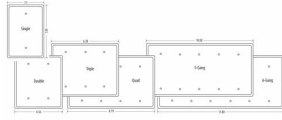

MAXI / PRINCESS - WHITE SMOOTH

**Maxi Metal Wallplates: White Smooth
Blank**

E08

Catalog #: WMW-B

APPLICATIONS

Designed for use in home, commercial and industrial settings for enhanced durability and appearance.
N/A

GENERAL PRODUCT INFORMATION

Color: White Smooth

CONFIGURATION

Gangs: 1

PRODUCT MEASUREMENTS

Wt. Ea. (Lbs.): 0.168

PACKAGING

Package Type:	Polybag
Std. Pkg.:	25
Product UPC-A Labeled:	Yes
Weight (Lbs. Per/C):	16.80
Ship Carton Length (in.):	11.02
Ship Carton Width (in.):	7.87
Ship Carton Height (in.):	5.75
Ctn Weight (Lbs.):	17.55
Pallet Qty:	6800.00
UPC Number:	092326180382
I2of5:	50092326180387