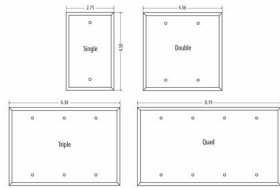

STANDARD - IVORY TEXTURED & RED SMOOTH

**Standard Metal Wallplates: Red Smooth
Oil Toggle**

E06

Catalog #: WO-T

APPLICATIONS

Designed for use in home, commercial and industrial settings for enhanced durability and appearance.
N/A

PRODUCT FEATURES

Easily primed and painted to match or complement walls
Won't bow, crack or distort during installation
Premium North American powder coat
includes screw(s) in matching finish

UL LISTED

File E212332

GENERAL PRODUCT INFORMATION

Color: Red Smooth

CONFIGURATION

Gangs: 1

PRODUCT MEASUREMENTS

Wt. Ea. (Lbs.): 0.127

PACKAGING

Package Type: Polybag
Std. Pkg.: 25
Product UPC-A Labeled: Yes
Weight (Lbs. Per/C): 12.70
Ship Carton Length (in.): 12.50
Ship Carton Width (in.): 6.00
Ship Carton Height (in.): 5.25
Ctn Weight (Lbs.): 12.65
Pallet Qty: 18200.00
UPC Number: 092326116145
I2of5: 50092326116140