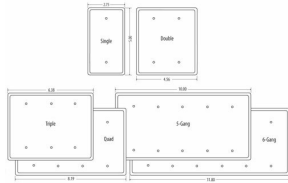

**MAXI / PRINCESS - IVORY SMOOTH**

**Princess / Maxi Metal Wallplates: Ivory Smooth  
2-Blank**

**E11**

Catalog #: WRI-BB

**APPLICATIONS**

Designed for use in home, commercial and industrial settings for enhanced durability and appearance.  
N/A

**UL LISTED**

File E212332

**GENERAL PRODUCT INFORMATION**

Color: Ivory Smooth

**CONFIGURATION**

Gangs: 2

**PRODUCT MEASUREMENTS**

Wt. Ea. (Lbs.): 0.126

**PACKAGING**

Package Type: Polybag  
Std. Pkg.: 10  
Product UPC-A Labeled: Yes  
Weight (Lbs. Per/C): 12.60  
Ship Carton Length (in.): 24.61  
Ship Carton Width (in.): 4.57  
Ship Carton Height (in.): 5.75  
Ctn Weight (Lbs.): 13.29  
Pallet Qty: 4500.00  
UPC Number: 092326114356  
I2of5: 50092326114351