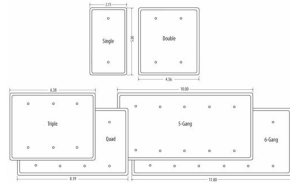

MAXI / PRINCESS - IVORY SMOOTH

Princess / Maxi Metal Wallplates: Ivory Smooth Duplex

E11

Catalog #: WRI-D

APPLICATIONS

Designed for use in home, commercial and industrial settings for enhanced durability and appearance.
N/A

GENERAL PRODUCT INFORMATION

Color: Ivory Smooth

CONFIGURATION

Gangs: 1

PRODUCT MEASUREMENTS

Wt. Ea. (Lbs.): 0.227

PACKAGING

Package Type: Polybag
Std. Pkg.: 25
Product UPC-A Labeled: Yes
Weight (Lbs. Per/C): 22.70
Ship Carton Length (in.): 12.52
Ship Carton Width (in.): 5.63
Ship Carton Height (in.): 5.75
Ctn Weight (Lbs.): 23.92
Pallet Qty: 7000.00
UPC Number: 092326116244
I2of5: 50092326116249