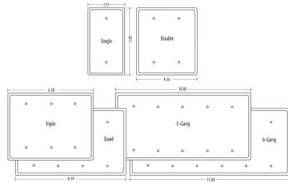

**MAXI / PRINCESS - IVORY SMOOTH**

**Princess / Maxi Metal Wallplates: Ivory Smooth  
2-Duplex**

**E11**

Catalog #: WRI-DD

**APPLICATIONS**

Designed for use in home, commercial and industrial settings for enhanced durability and appearance.  
N/A

**UL LISTED**

File E212332

**GENERAL PRODUCT INFORMATION**

Color: Ivory Smooth

**CONFIGURATION**

Gangs: 2

**PRODUCT MEASUREMENTS**

Wt. Ea. (Lbs.): 0.108

**PACKAGING**

Package Type: Polybag  
Std. Pkg.: 10  
Product UPC-A Labeled: Yes  
Weight (Lbs. Per/C): 10.80  
Ship Carton Length (in.): 24.61  
Ship Carton Width (in.): 4.57  
Ship Carton Height (in.): 5.75  
Ctn Weight (Lbs.): 11.44  
Pallet Qty: 4500.00  
UPC Number: 092326114387  
I2of5: 50092326114382