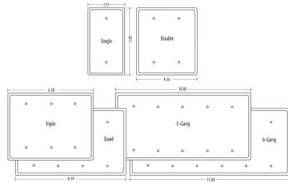

MAXI / PRINCESS - IVORY SMOOTH

**Princess / Maxi Metal Wallplates: Ivory Smooth
3-Toggle**

E11

Catalog #: WRI-TTT

APPLICATIONS

Designed for use in home, commercial and industrial settings for enhanced durability and appearance.
N/A

GENERAL PRODUCT INFORMATION

Color: Ivory Smooth

CONFIGURATION

Gangs: 3

PRODUCT MEASUREMENTS

Wt. Ea. (Lbs.): 0.201

PACKAGING

Package Type: Polybag
Std. Pkg.: 10
Product UPC-A Labeled: Yes
Weight (Lbs. Per/C): 20.10
Ship Carton Length (in.): 13.70
Ship Carton Width (in.): 10.95
Ship Carton Height (in.): 5.75
Ctn Weight (Lbs.): 21.27
Pallet Qty: 3000.00
UPC Number: 092326114400
I2of5: 50092326114405