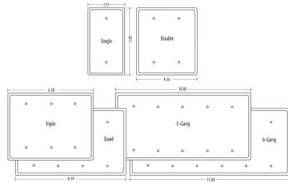

MAXI / PRINCESS - IVORY TEXTURED

**Princess / Maxi Metal Wallplates: Ivory Textured
5-Toggle**

E12

Catalog #: WRTI-5T

APPLICATIONS

Designed for use in home, commercial and industrial settings for enhanced durability and appearance.
N/A

GENERAL PRODUCT INFORMATION

Color: Ivory Textured

CONFIGURATION

Gangs: 5

PRODUCT MEASUREMENTS

Wt. Ea. (Lbs.): 0.181

PACKAGING

Package Type: Polybag
Std. Pkg.: 5
Product UPC-A Labeled: Yes
Weight (Lbs. Per/C): 18.10
Ship Carton Length (in.): 12.01
Ship Carton Width (in.): 10.94
Ship Carton Height (in.): 5.75
Ctn Weight (Lbs.): 19.51
Pallet Qty: 1250.00
UPC Number: 092326117067
I2of5: 50092326117062